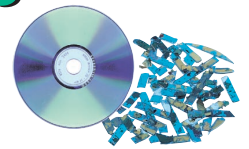

THE BENEFITS

**Shreds
paper and CD-ROMs**

**Highest performance
and security standards**

Easy to empty

Personal Shredder MY 3000 SC / MY 3000 CC

This new data shredder is designed for desk use. As it is an all-rounder, it shreds paper, credit cards, access entry cards, I.D.s and CD-ROMs. The new concept allows you to shred CD-ROMs in 4 mm strip cut as well as in cross cut particles.

**Mounted on 4 castors
for lexible location
Two castors can be fixed
for permanent location**

Personal Shredder MY 3000 SC MY 3000 CC

Special features

- shreds paper, credit cards, access entry cards, I.D.s and CD-ROMs
- on / off control via light barrier (also manual ON/OFF/REVERSE)
- auto-reverse in case of paper jam
- cutters will shred paper clips and staples
- separate slot for CD-ROMs
- LED for control display (for stand by, paper jam, overheat, bin removed and bin full/reverse)
- dustproof enclosed bin with 'porthole'
- easy to empty, simply slide out the bin
- moveable on four castors - fixable at desired location
- 10 years warranty on cutters