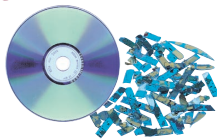

Personal Shredder MY 3000 SC MY 3000 CC

Special features

- shreds paper, credit cards, access entry cards, I.D.s and CD-ROMs
- on / off control via light barrier (also manual ON/OFF/REVERSE)
- auto-reverse in case of paper jam
- cutters will shred paper clips and staples
- separate slot for CD-ROMs
- LED for control display (for stand by, paper jam, overheat, bin removed and bin full/reverse)
- dustproof enclosed bin with 'porthole'
- easy to empty, simply slide out the bin
- moveable on four castors - fixable at desired location
- 10 years warranty on cutters

**...shreds CD-ROMs
in Strip Cut and
CROSS CUT**