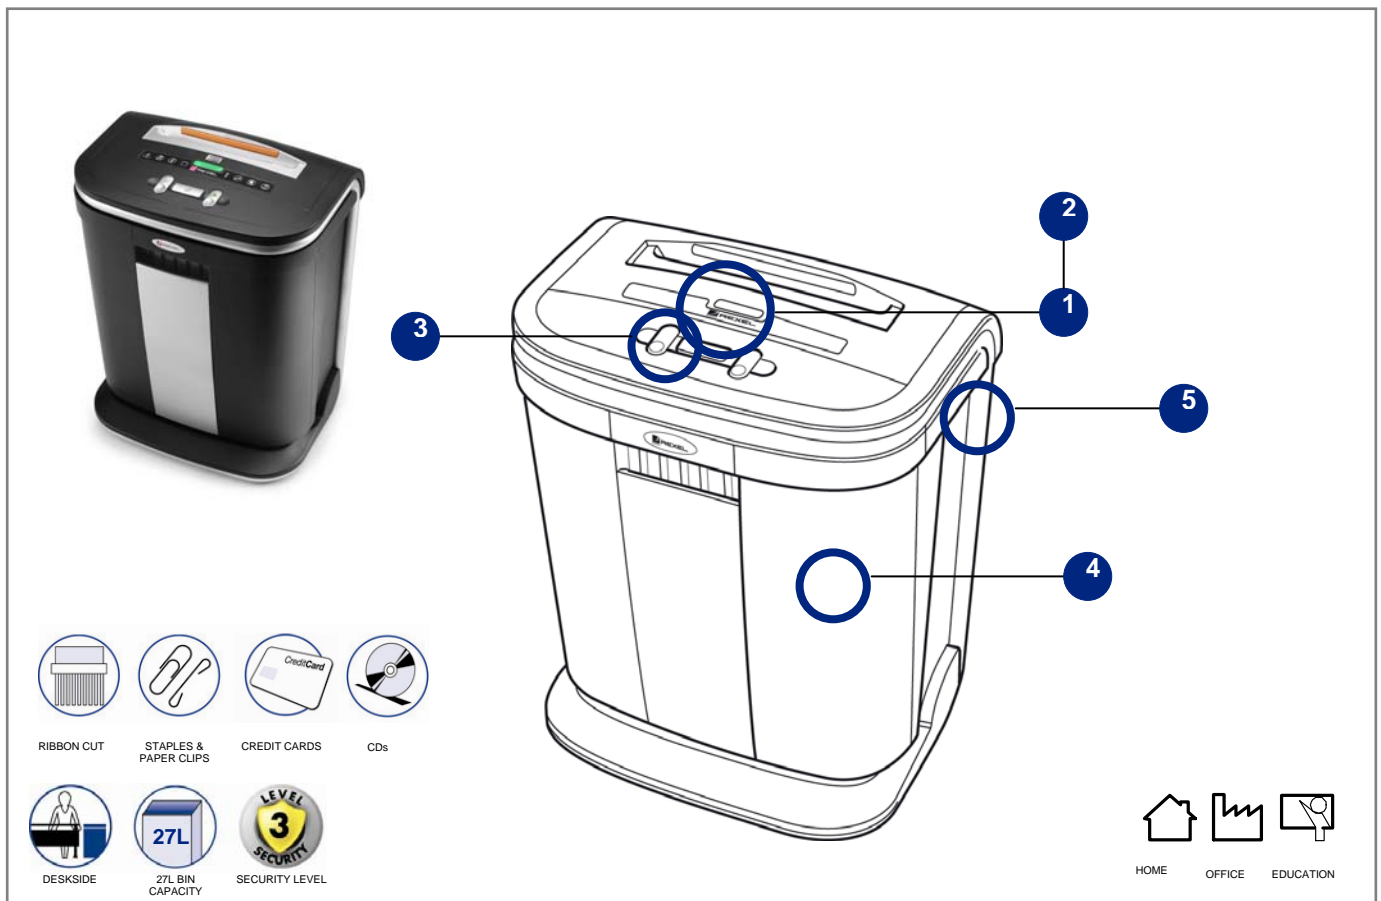

Mercury RSS1627

Deskside Shredder

5.8mm Ribbon Cut

The New MERCURY SOHO model offers patented Anti-Jam Technology: The red light illuminates to warn when there is too much paper inserted.

Remove sheets to continue shredding.

No time wasted, no mess made.

- 6mm ribbon strips, security level S2 for everyday documents
- Maximum 16 sheets of paper in a single pass*
- Easy use controls
- Easy to empty pull out bin
- Also shreds CDs

Features & Benefits

- 1 Anti-Jam Technology
- 2 LED indicator to indicate when bin is full
- 3 Easy to use controls
- 4 Easy to empty 27 litre bin
- 5 Easy to move (carry handles)

Technical Specifications

Cutting Style	Ribbon Cut
Shred Capacity*	16
DIN Security Level	2
Shred Size (mm)	6
Shred Speed m/min (single sheet)	2.0
Dimensions (mm) H x W x D	560 x 415 x 330
Pack Dimensions (mm) H x W x D	675 x 535 x 455
Working Width (mm)	225
Bin Capacity (litres)	27
Sound Level Decibels @ 1m	60dba
Anti-Jam Reverse	Yes