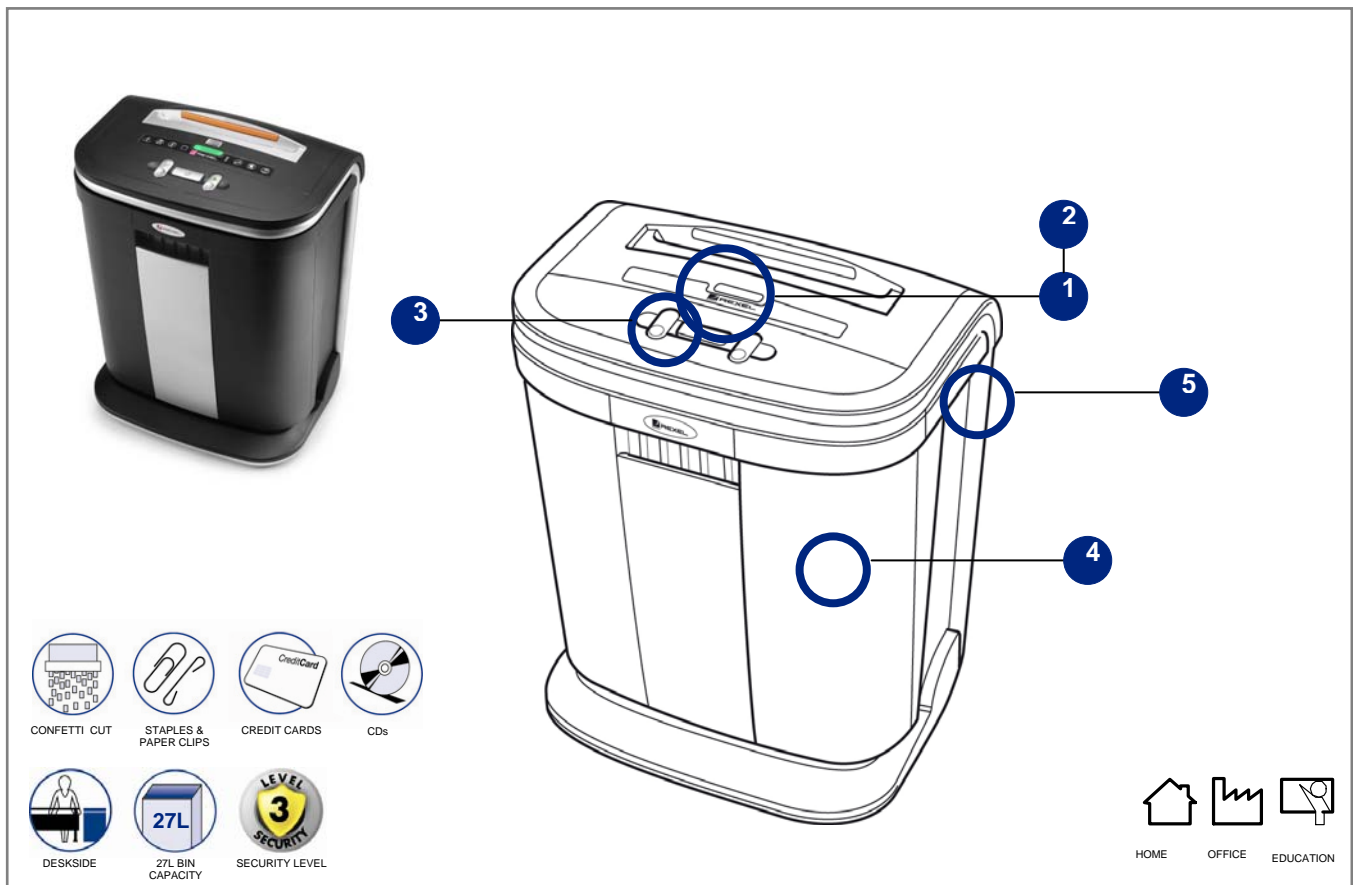

Mercury RSX1227

Deskside Shredder

4x40mm Confetti Cut

The New MERCURY SOHO model offers patented Anti-Jam Technology: The red light illuminates to warn when there is too much paper inserted.

Remove sheets to continue shredding.

No time wasted, no mess made.

- 4x40mm confetti pieces, security level S3 for medium security
- Maximum 12 sheets of paper in a single pass*
- Easy use controls
- Easy to empty pull out bin
- Also shreds CDs

Features & Benefits

- 1 Anti-Jam Technology
- 2 LED indicator to indicate when bin is full
- 3 Easy to use controls
- 4 Easy to empty 27 litre bin
- 5 Easy to move (carry handles)

Technical Specifications

Cutting Style	Confetti Cut
Shred Capacity*	12
DIN Security Level	3
Shred Size (mm)	4x40
Shred Speed m/min (single sheet)	2.0
Dimensions (mm) H x W x D	560 x 415 x 330
Pack Dimensions (mm) H x W x D	675 x 535 x 455
Working Width (mm)	225
Bin Capacity (litres)	27
Sound Level Decibels @ 1m	60dba
Anti-Jam Reverse	Yes