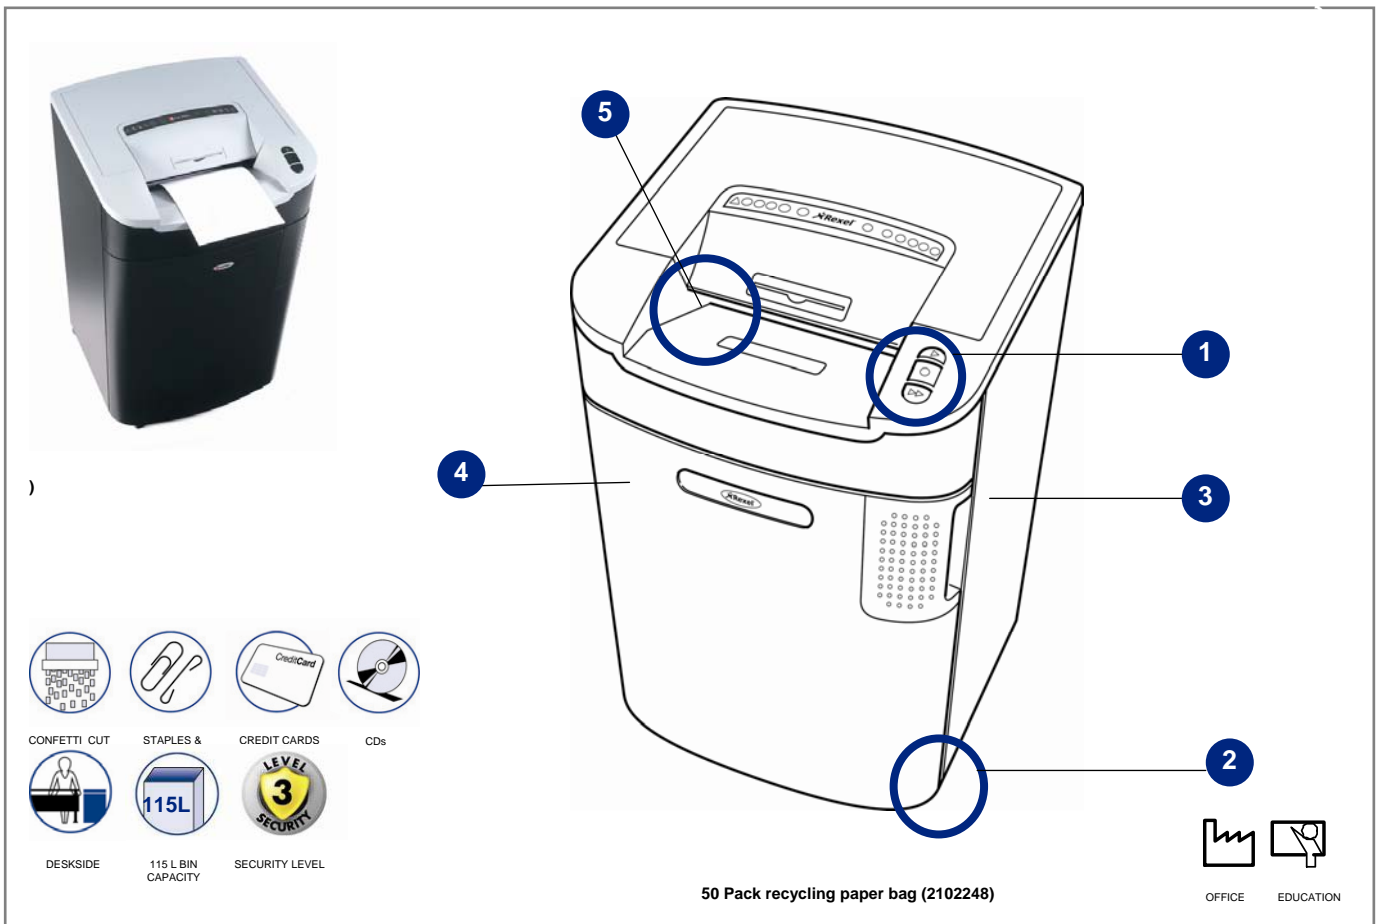

#### 4 x 40mm Confetti Cut

The New Large-Office high security shredder is ideal for high capacity, heavy duty shredding in large offices.

- High performance shredder with heavy duty motor for large office use
- Fast shredding speed
- High sheet capacity (22 sheets, 70 gsm; 20 sheets 80 gsm)
- Quiet operation
- Easy to use controls
- Power saving mode activates automatically after 5 mins of non-use
- Large easy to empty bin – Electronic display indicates when bin needs emptying
- Shredder automatically activates reverse mode to clear paper jam
- Self-cleaning

### Features & Benefits

- 1 Easy to use controls
- 2 4 x Swivel castors for easy positioning
- 3 115 litre bin (1100 sheets)
- 4 Separate waste bin for CDs & DVDs
- 5 260mm shredder mouth